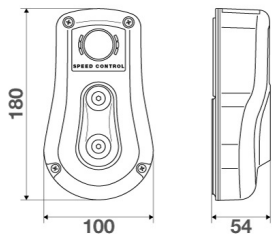

ART. 843020

Hose reels accessories and hoses

The new RAASM brake is designed to control the hose rewinding speed in the series 430, 530, 540 and 560 of all the open hose reels (included the swivelling version, the ABS and painted or stainless steel models). The "Speed Control", thanks to an easy and fast assembly, is usable everywhere and from any operator. It guarantees a controlled and safety rewinding speed in case of accidental hose release. The hose reel equipped with "Speed Control" is not suitable for installation in potentially explosive atmosphere.

FLUIDS
SECTORS

Features	UM	Value
Product description		"Speed control" rewinding brake
Packing	N° - m ³	1 - 0.001
Weight	kg	1,25

Tel: 090 998 9907
Email: info@vimet.com.vn - Web: www.thietbioto.vn

Overall dimensions